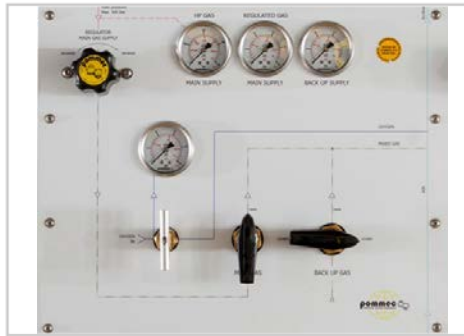

## 1 DIVER AIR MODULAR PANEL

Modular panels from Pomtec can be easily combined to create the control panel of your need. Configurations can be discussed, possibilities are endless!

## MIXED GAS/NITROX MODULAR PANEL

Modular panels from Pomtec can be easily combined to create the control panel of your need. Configurations can be discussed, possibilities are endless!

Technical Diving Equipment Pomtec BV